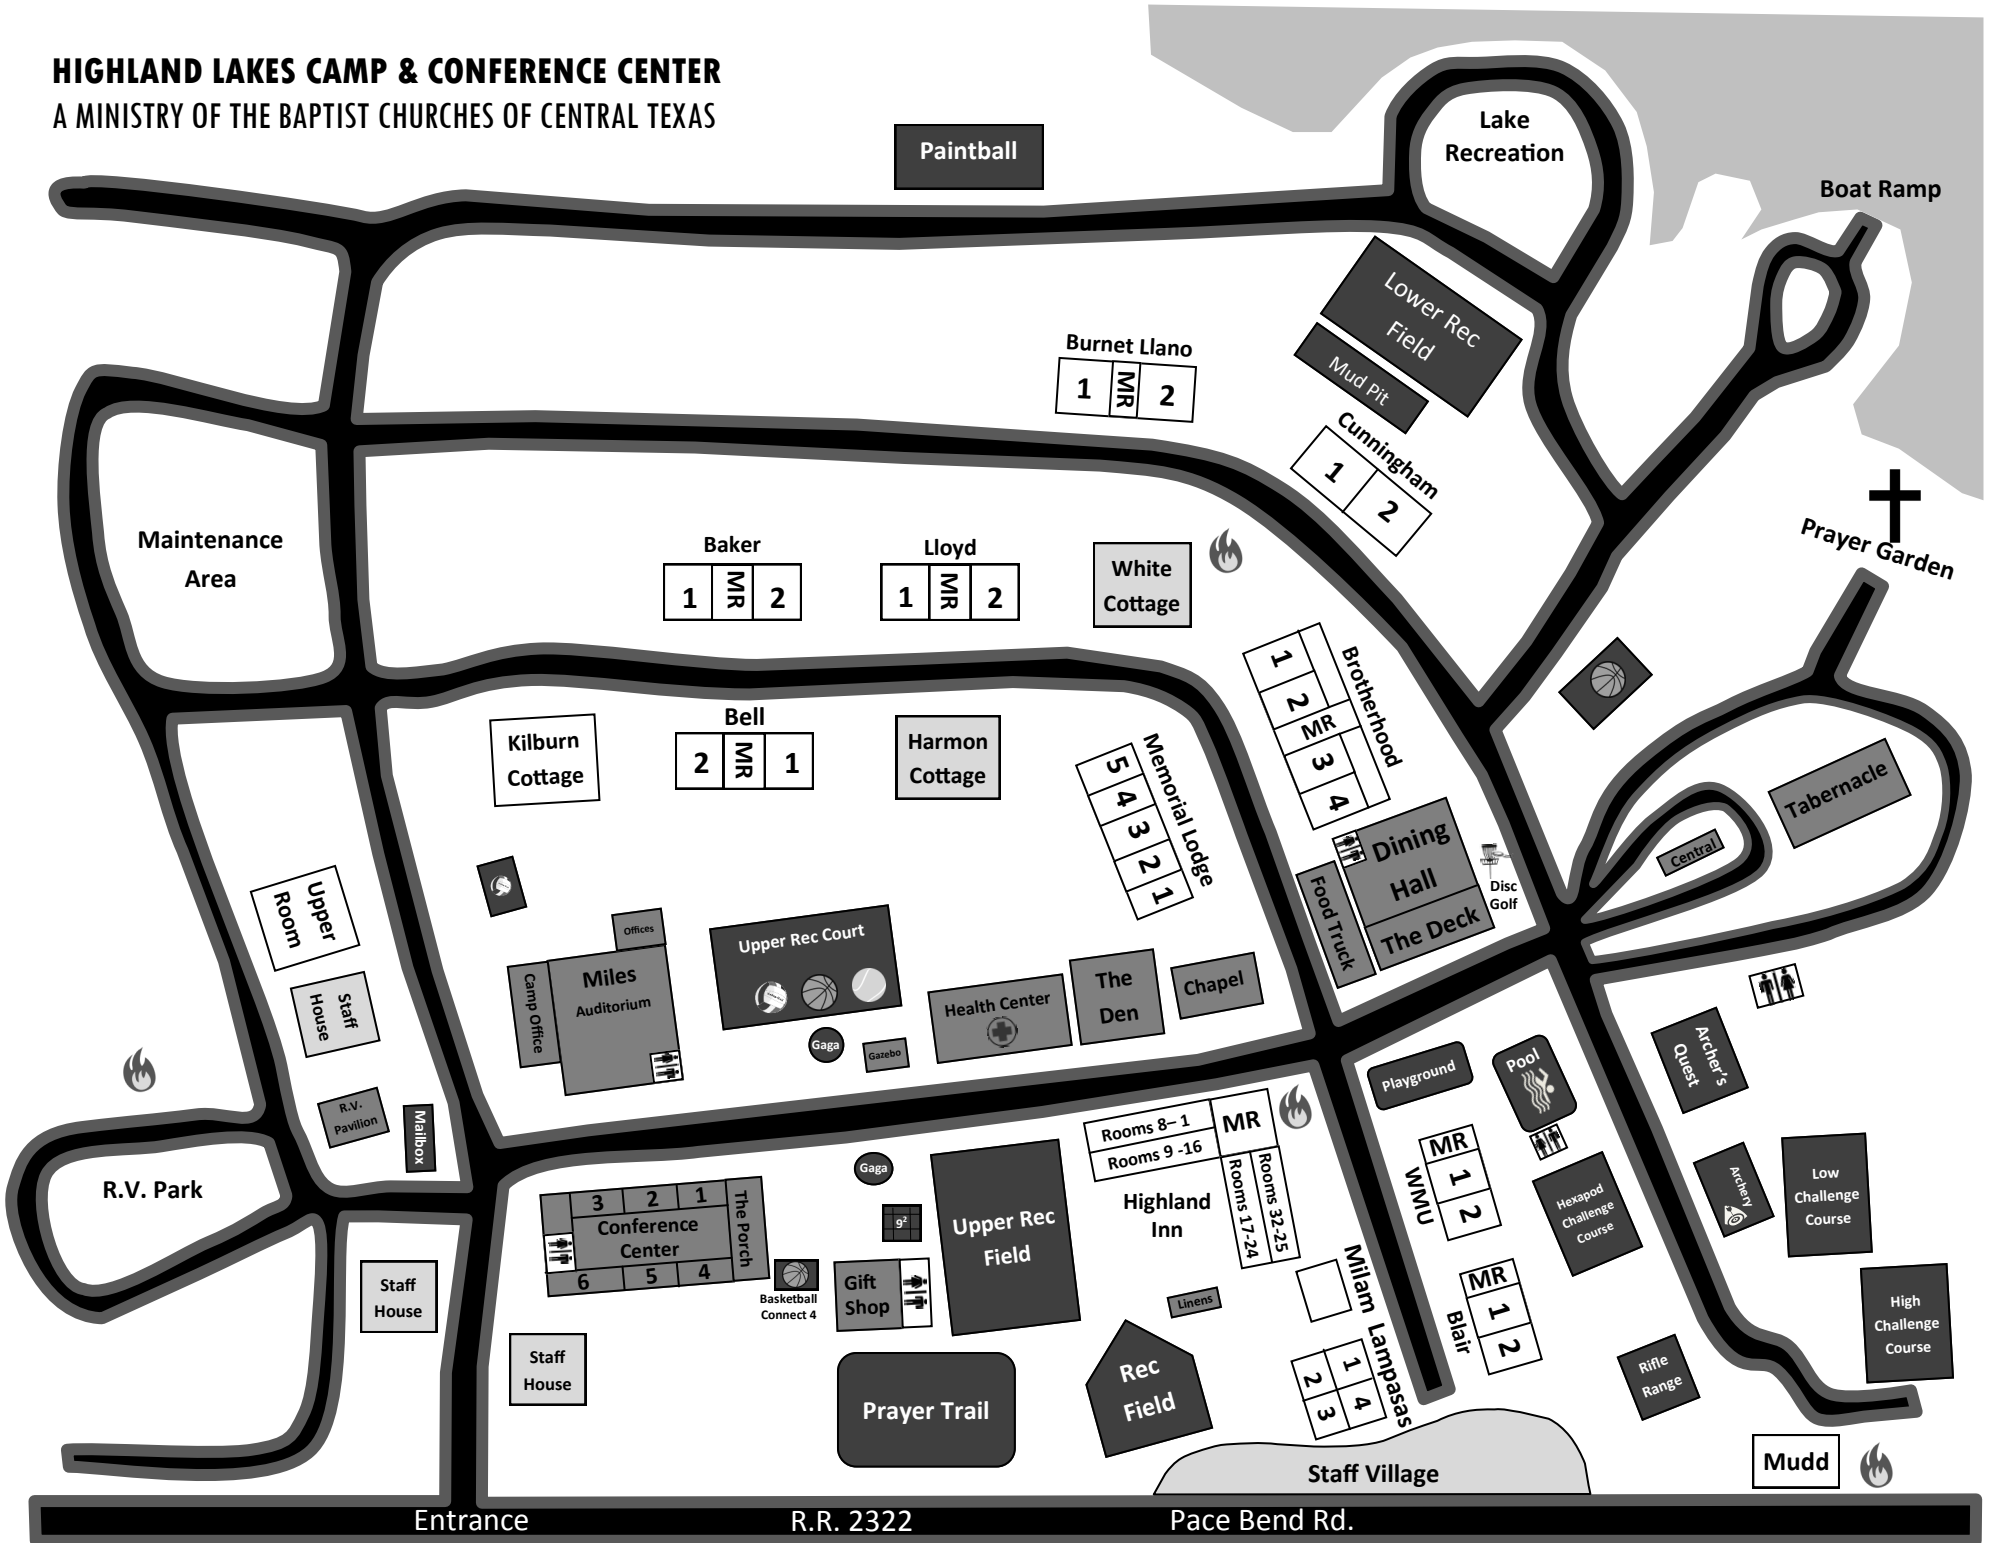

HIGHLAND LAKES CAMP & CONFERENCE CENTER

A MINISTRY OF THE BAPTIST CHURCHES OF CENTRAL TEXAS

Entrance

R.R. 2322

Pace Bend Rd.